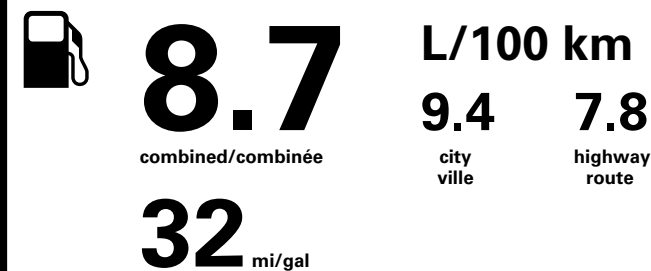

TWO TONE PREMIUM

\$900.00

PDI

\$250.00

Subtotal: **\$48,548.00**
Destination/Handling: **\$1,875.00**
Total MSRP: **\$50,423.00**

VIN : JA4J4WAB5TZ612829

**Gasoline Vehicle
Véhicule à essence**

Fuel Consumption / Consommation de carburant